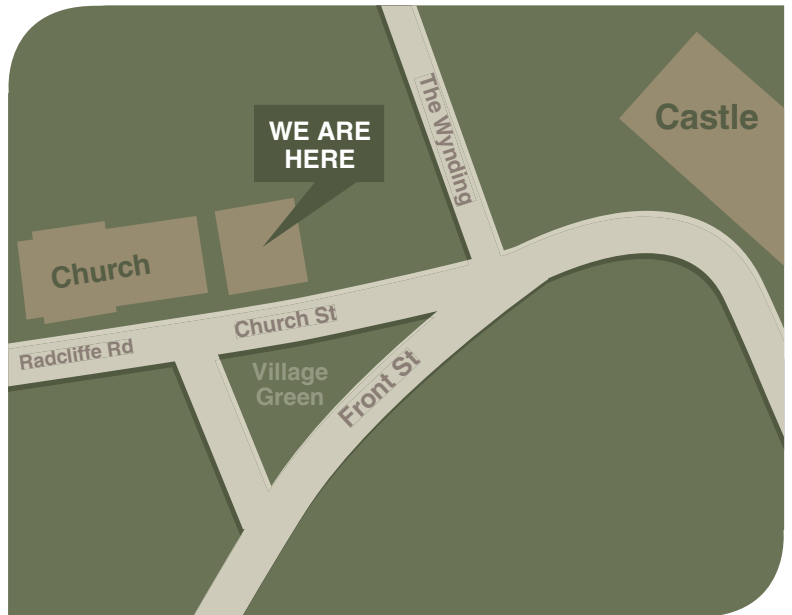

BAMBURGH HALL FARM

Bamburgh Hall Farm, Bamburgh, Northumberland, NE69 7AB
Tel: 01668 214 230 Email: charlescresswell@farming.co.uk

Bamburgh Hall Farm is in the centre of Bamburgh village. It is exactly next to the very large church, and on the same side of the road. It has a large private tarmaced parking area, right beside it.